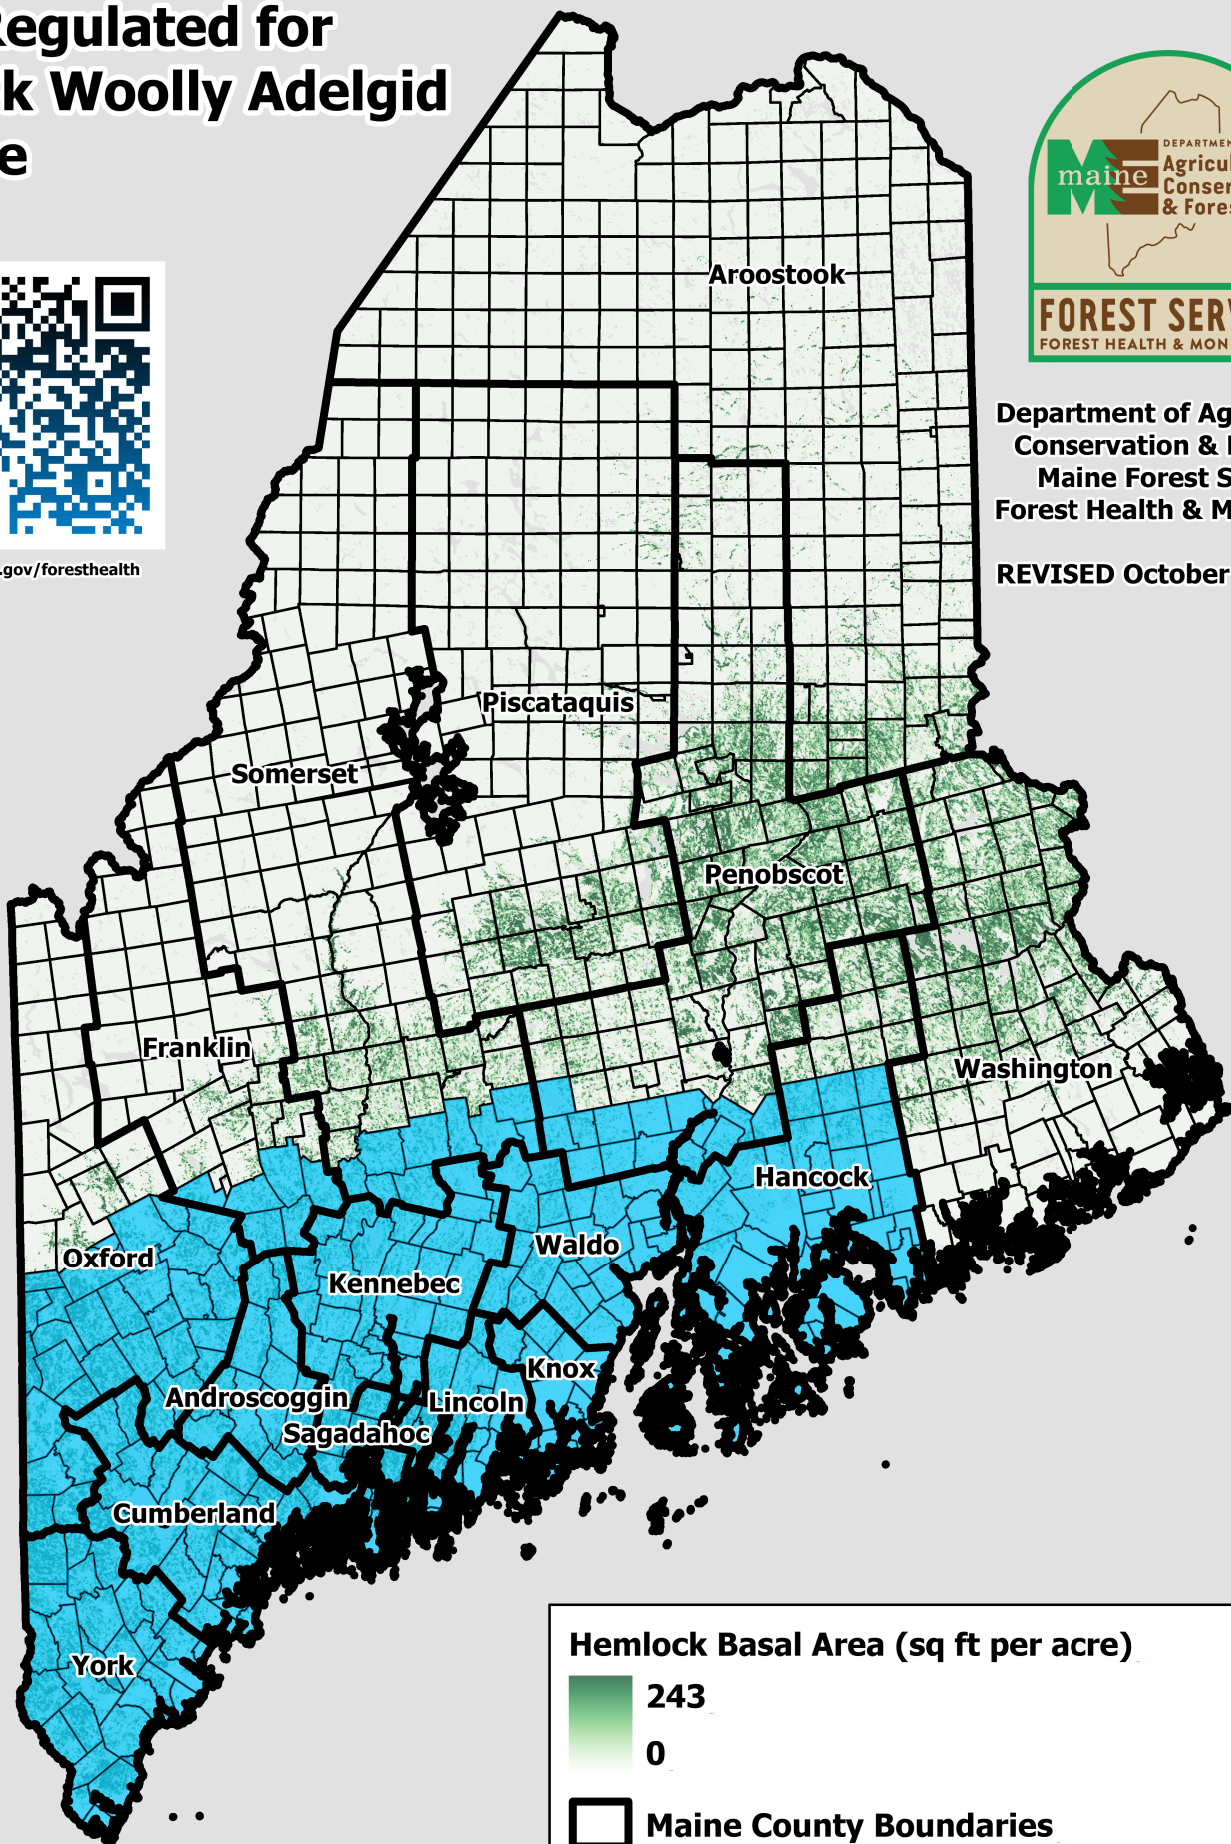

Areas Regulated for Hemlock Woolly Adelgid in Maine

Department of Agriculture,
Conservation & Forestry
Maine Forest Service
Forest Health & Monitoring

REVISED October 30, 2023

www.maine.gov/foresthealth

Hemlock Basal Area (sq ft per acre)

243
0

□ Maine County Boundaries

□ Hemlock Woolly Adelgid Quarantine Zone